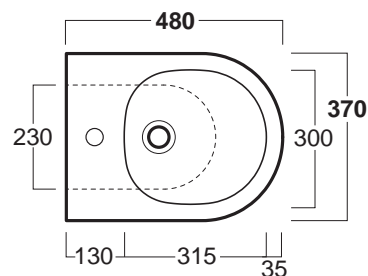

# Vignoni

Bidet carenato xs / *Back to wall bidet xs*

simas<sup>®</sup>  
ACQUA SPACE

VI 27

Disegni Tecnici  
Technical Drawings

## Bidet carenato XS monoforo

*Back to wall bidet XS with single tap hole*